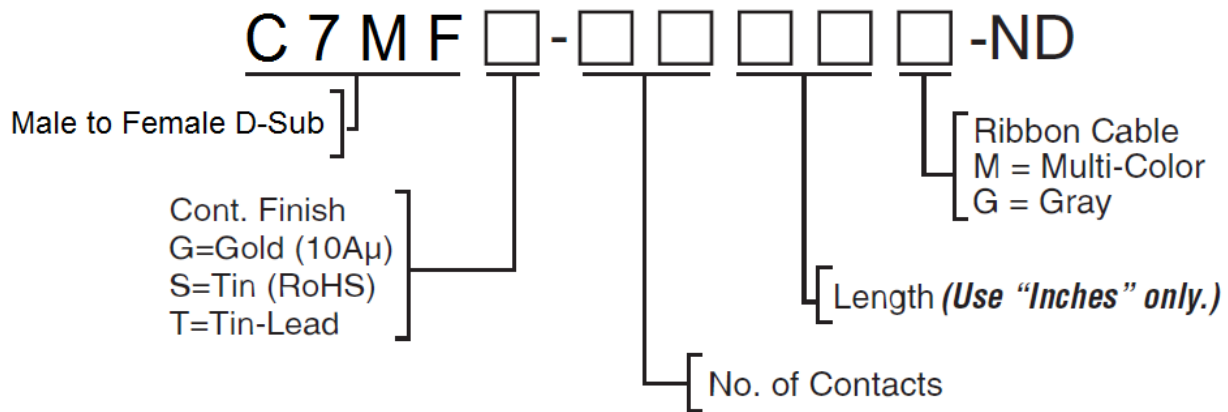

D-Subminiature Connectors

Male to Female Connector

Digi-Key[®] Custom Cable Assemblies Available
Call Digi-Key

Also available in the following version:

Metal Face Connector – Male to Female

C7PS□-□□□□□-ND