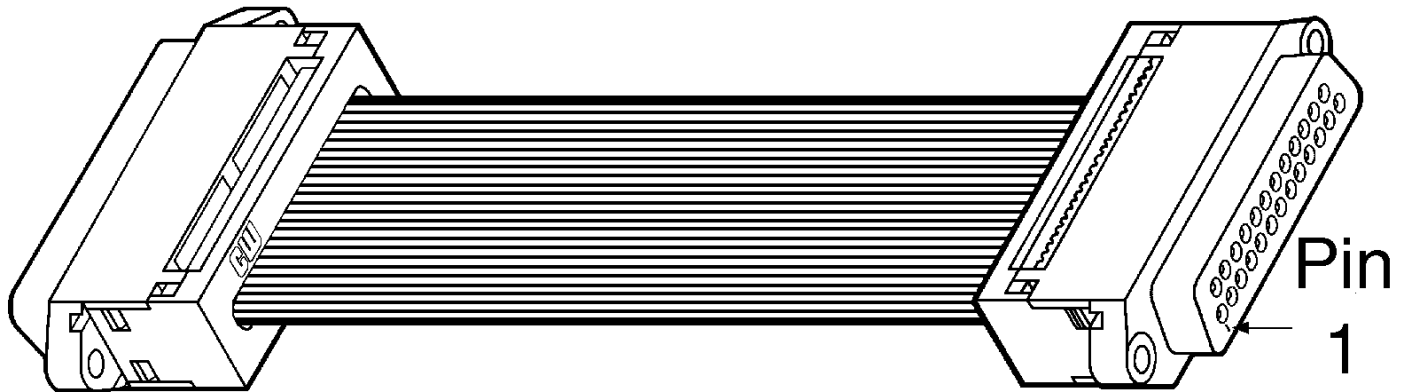

D-Subminiature Connectors

Male to Female Connector

Digi-Key[®] Custom Cable Assemblies Available
Call Digi-Key

Also available in the following version:

Metal Face Connector – Male to Female

C7PS□-□□□□□-ND